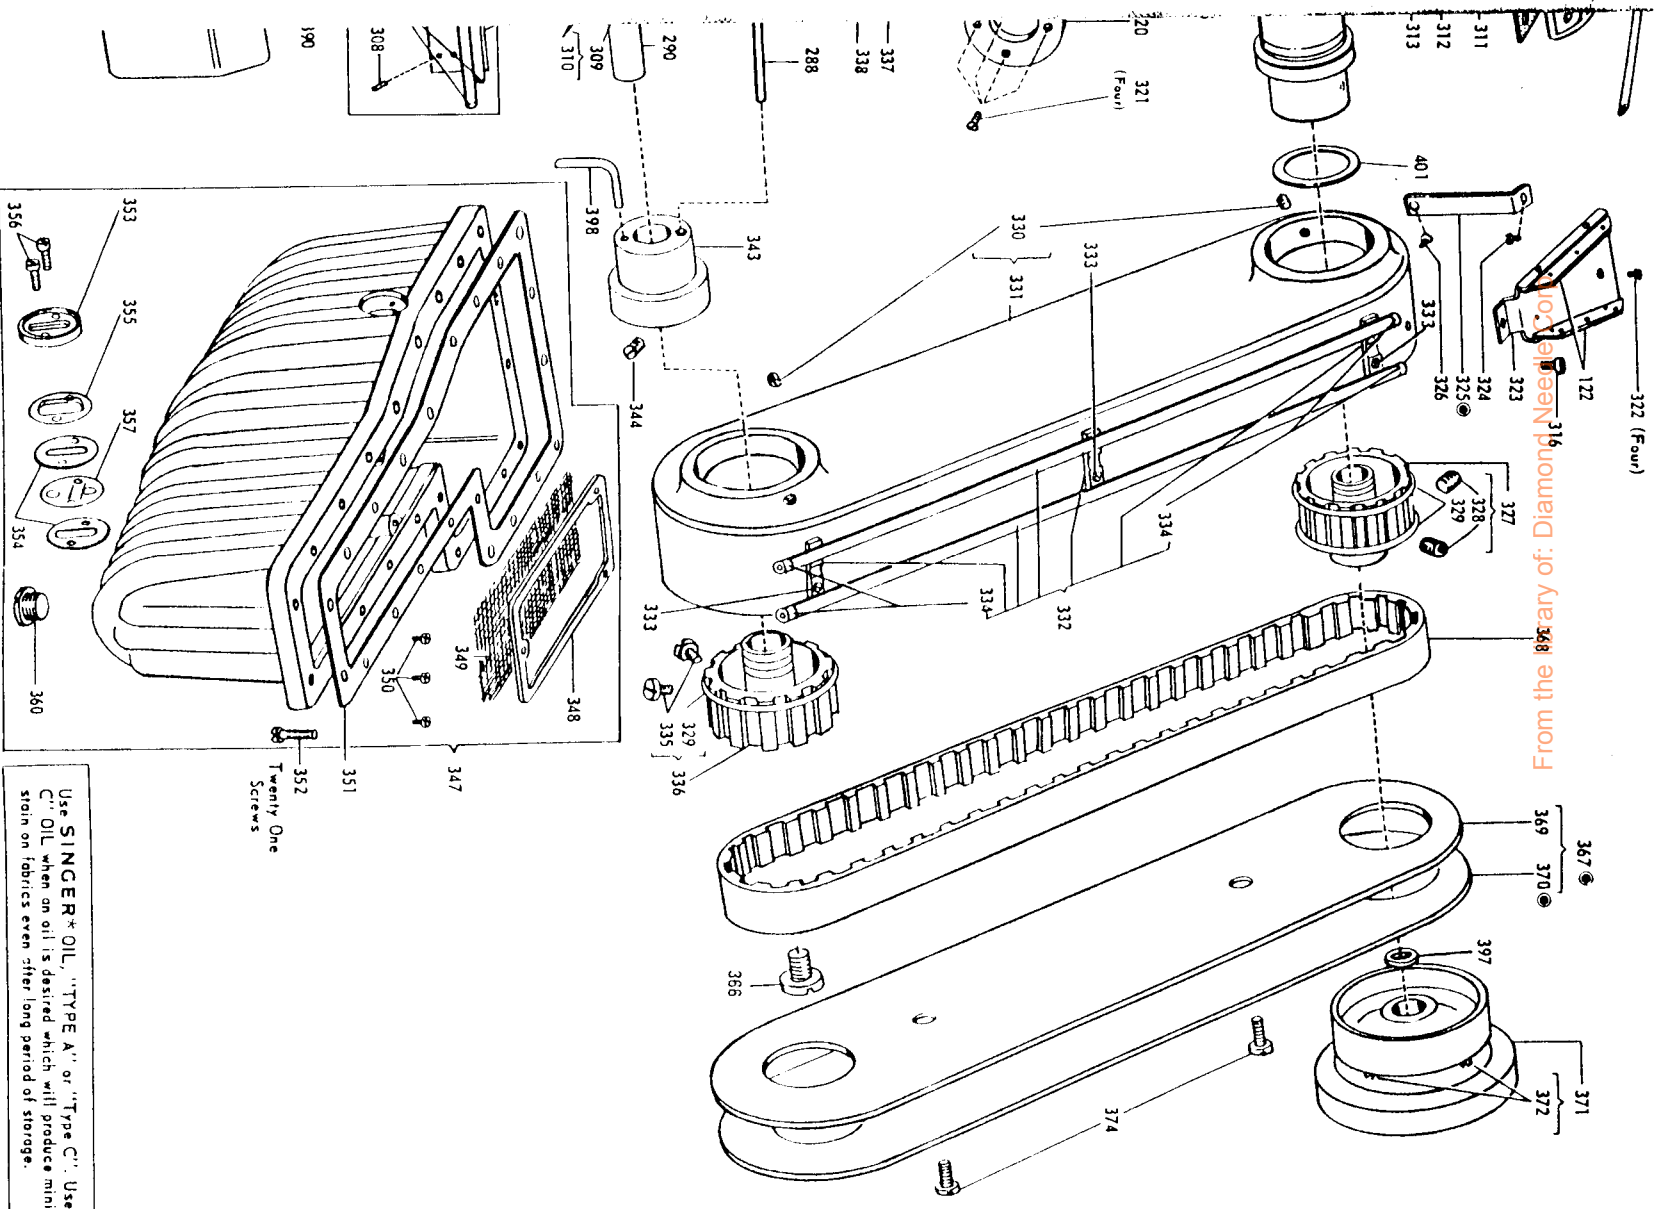

From the Library of: **Diamond Needle Co.**

Use **SINGER** OIL, "TYPE A" or "Type C". Use "TYPE C" OIL when an oil is desired which will produce minimum stain on fabrics even after long period of storage.

Twenty One
Screws

LIST OF PARTS FOR 261-11, 12 and 13 MACHINES