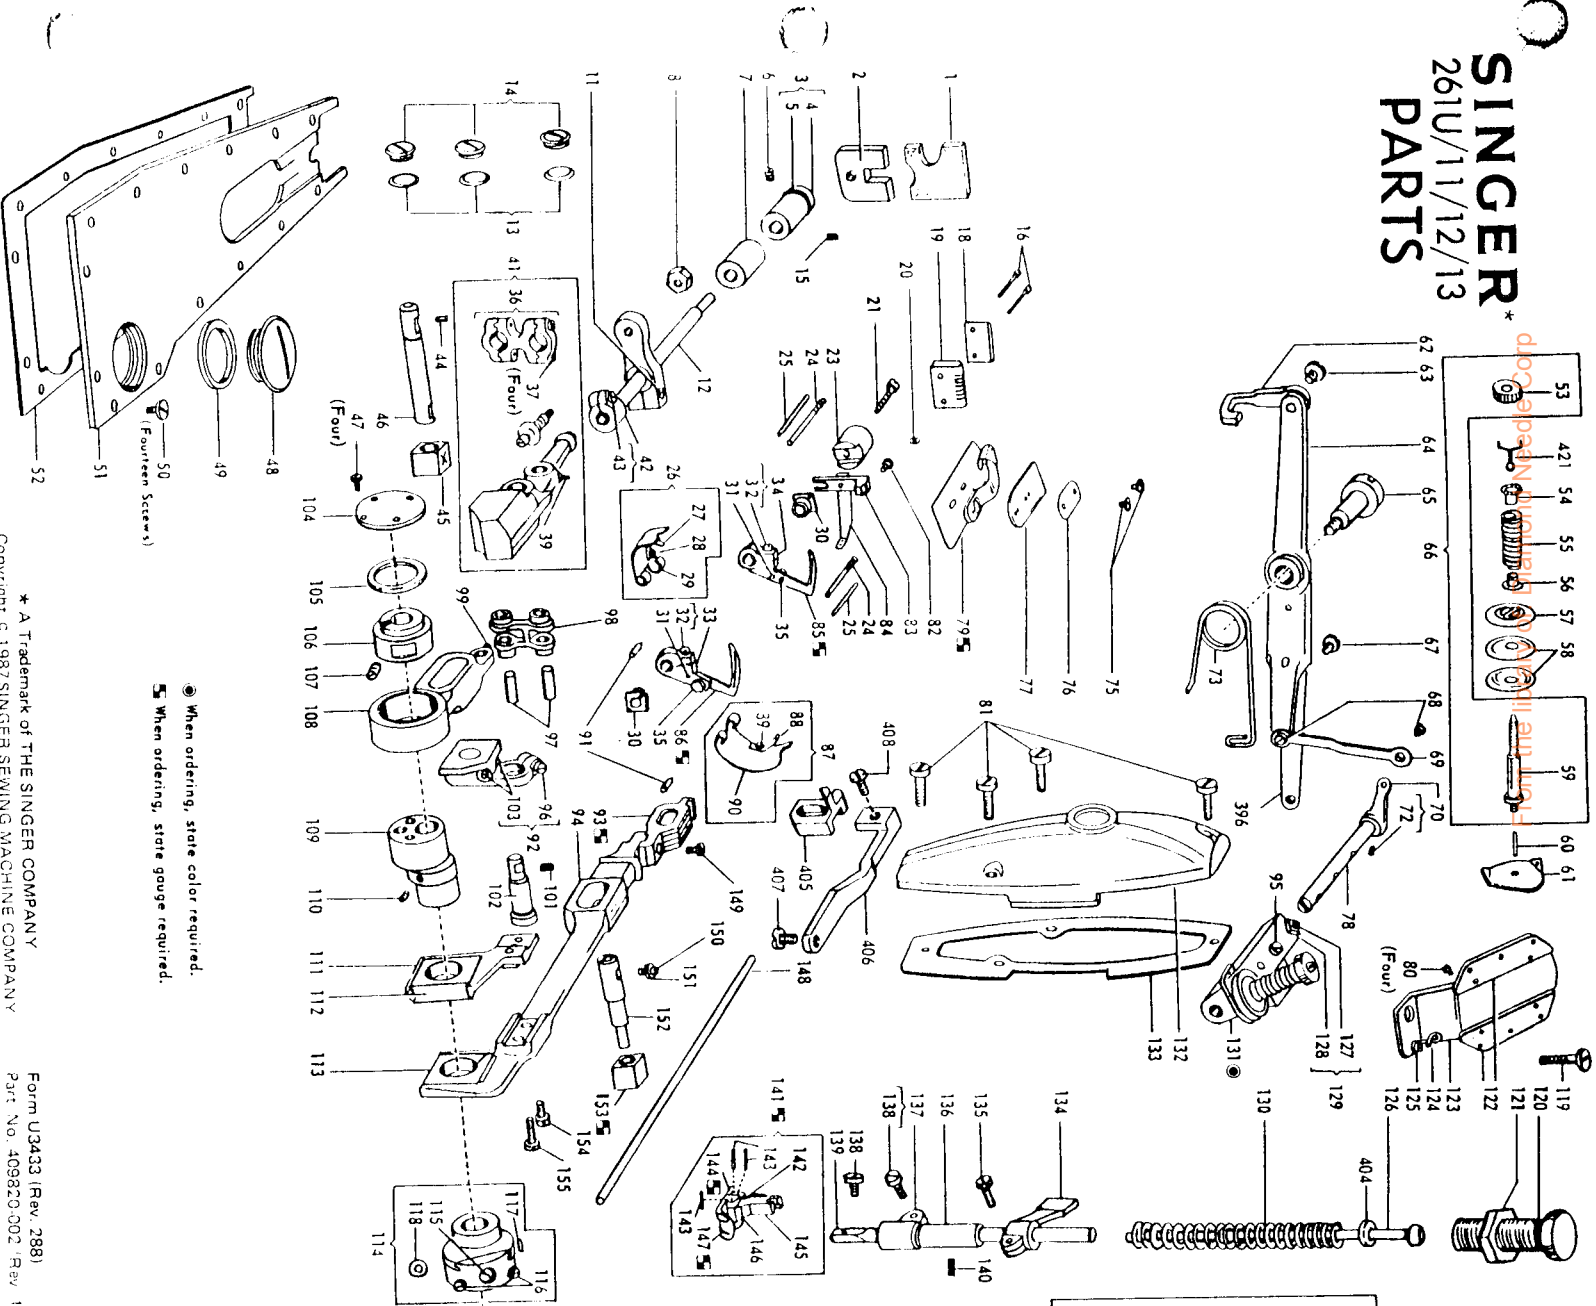

SINGER®

261U/11/12/13
PARTS

● When ordering, state color required.
■ When ordering, state gauge required.

* A Trademark of THE SINGER COMPANY
Copyright © 1987 SINGER SEWING MACHINE COMPANY
All Rights Reserved Throughout The World

Form U3433 (Rev. 2881)
Part No. 409820-002 Rev. 11
Printed in Japan

170
420-
169-
415-