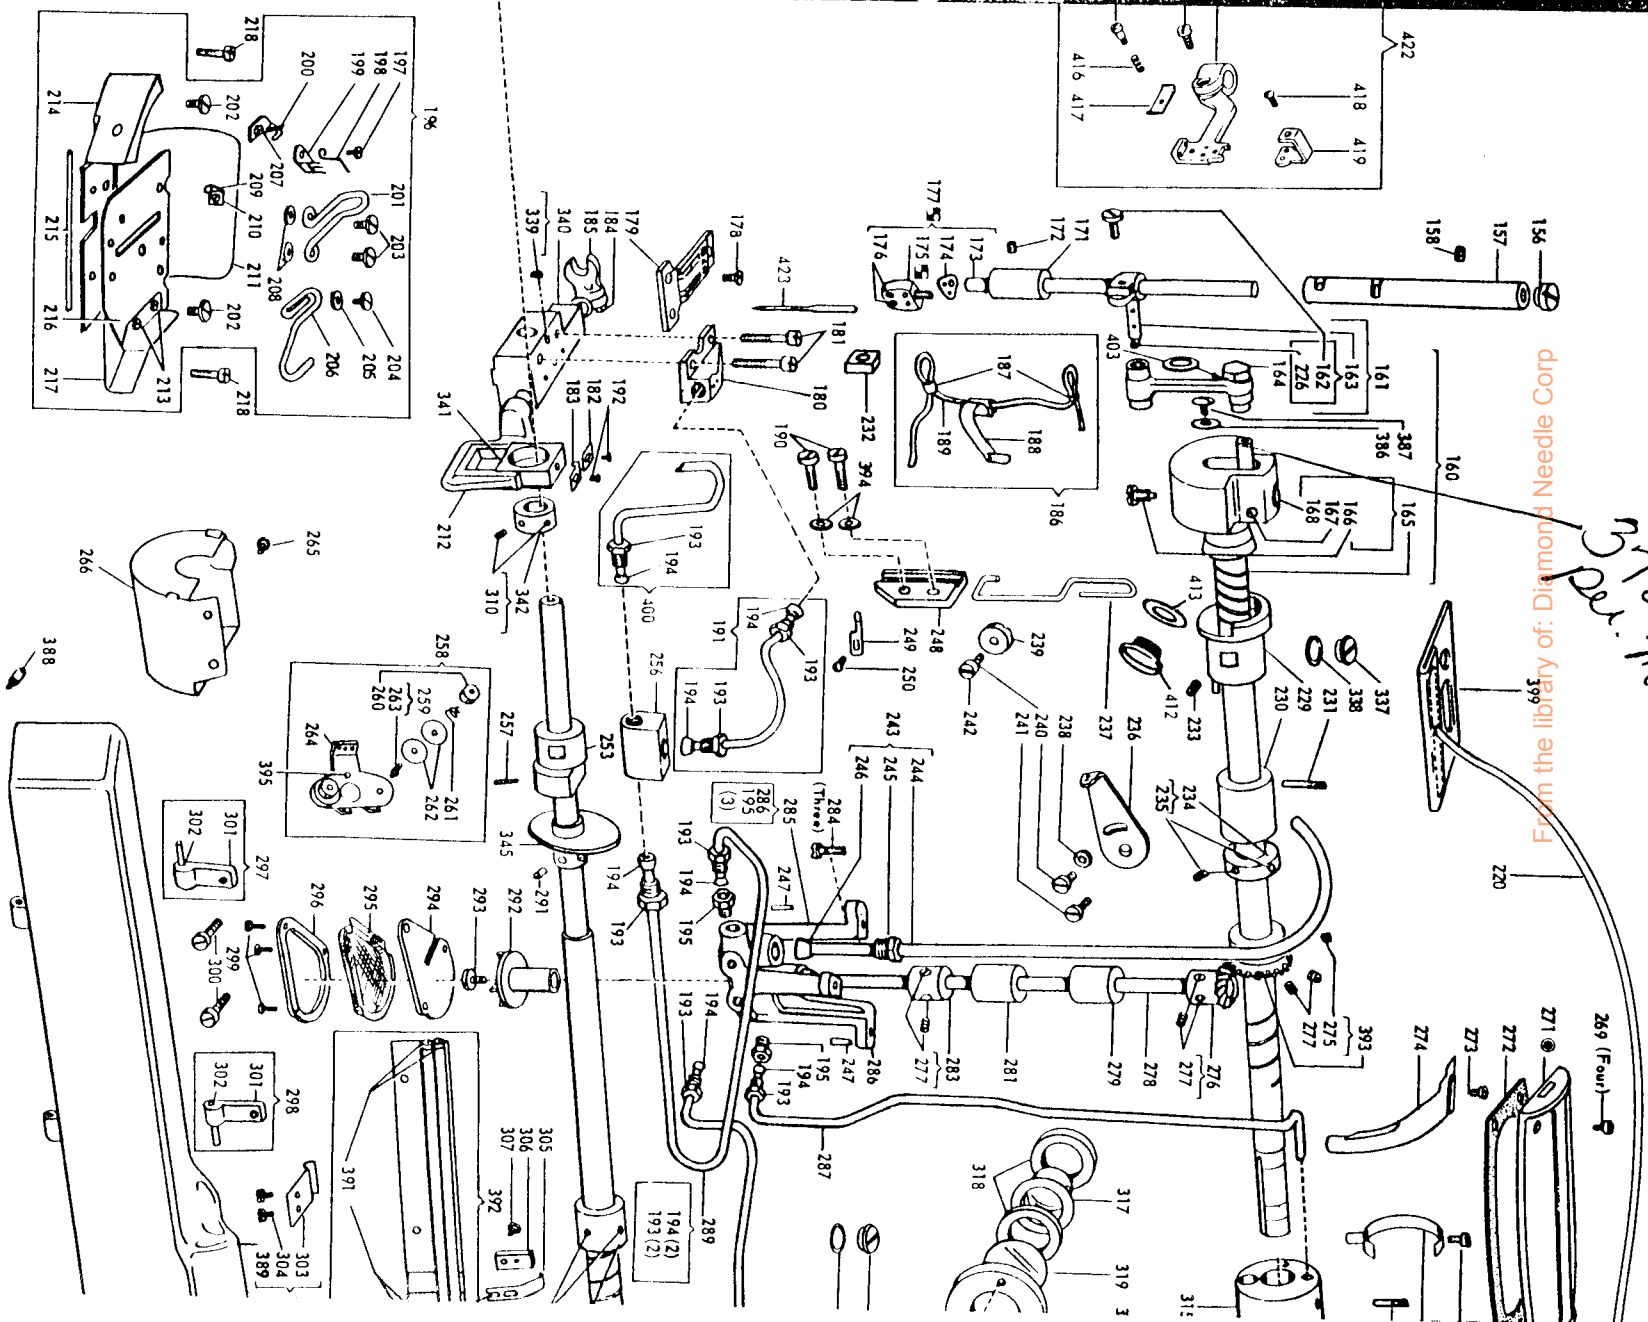

From the library of: Diamond Needle Corp

372827
Per. Marquet